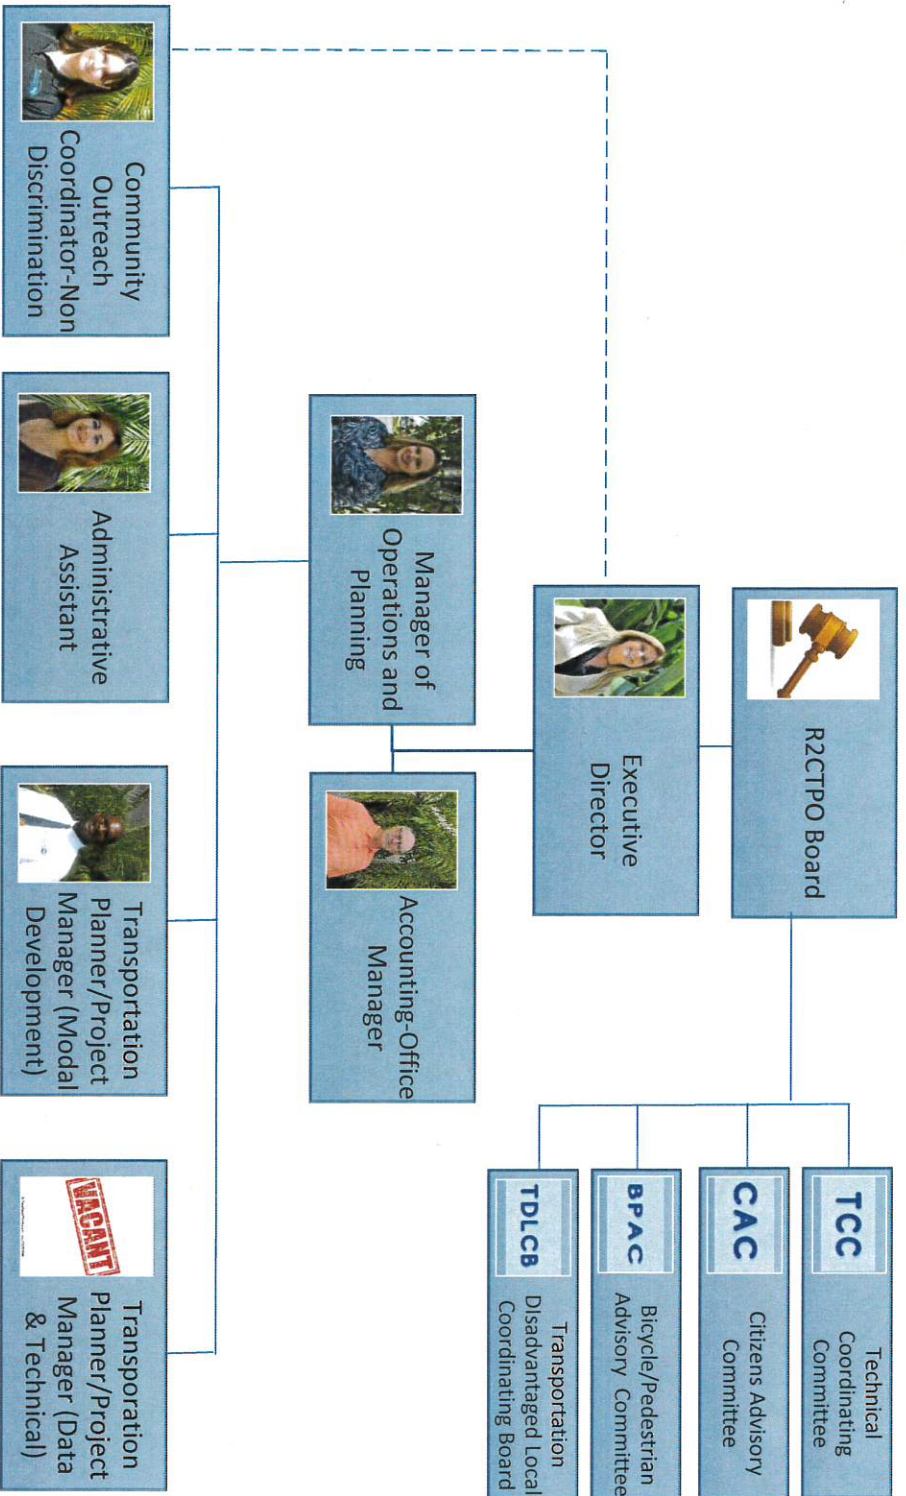

River to Sea Transportation Planning Organization (TPO) Organization Chart

Lois Bollenback, TPO Executive Director

Date

7/7/21

Volusia County Council Vice Chair Billie Wheeler
TPO Board Chairperson

Date

7/7/21